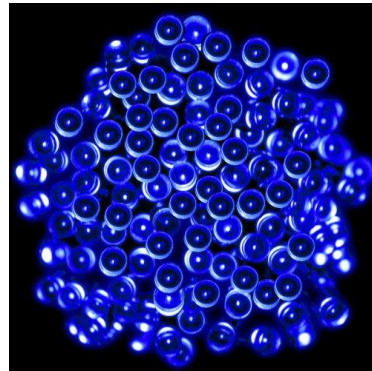

CHRISTMAS LIGHTS

30% OFF ALL LIGHTS

MULTIFUNCTION LED LIGHTS FOR INDOOR AND OUTDOOR USE
AVAILABLE IN WHITE, WARM WHITE, BLUE AND MULTICOLOURED

30% OFF 100 LED WAS £16.99 NOW **£11.89**

30% OFF 200 LED WAS £24.99 NOW **£17.49**