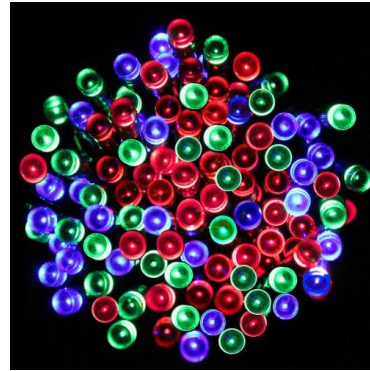

CHRISTMAS LIGHTS

30% OFF ALL LIGHTS

MULTIFUNCTION LED LIGHTS FOR INDOOR AND OUTDOOR USE
AVAILABLE IN WHITE, WARM WHITE, BLUE AND MULTICOLOURED

30% OFF 100 LED WAS £16.99 NOW **£11.89**

30% OFF 200 LED WAS £24.99 NOW **£17.49**

30% OFF 400 LED WAS £39.99 NOW **£27.99**

MULTIFUNCTION LED BATTERY OPERATED LIGHTS FOR INDOOR AND OUTDOOR USE
AVAILABLE IN WHITE, BLUE AND MULTICOLOURED

30% OFF 50 LED WAS £7.99 NOW **£5.59**

30% OFF 100 LED WAS £12.99 NOW **£9.09**