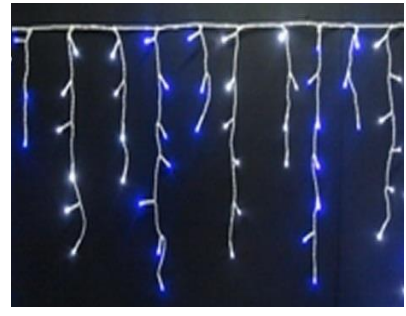

CHRISTMAS LIGHTS

30% OFF ALL LIGHTS

SNOWING LED ICICLE LIGHTS FOR INDOOR AND OUTDOOR USE
AVAILABLE IN WHITE AND WHITE/BLUE

10M ROPE LIGHTS FOR INDOOR AND OUTDOOR USE
AVAILABLE IN WHITE AND MULTICOLOURED

- 30% OFF** 120 LED WAS £29.99 NOW **£20.99**
- 30% OFF** 240 LED WAS £44.99 NOW **£31.49**
- 30% OFF** 480 LED WAS £74.99 NOW **£52.49**
- 30% OFF** 960 LED WAS £124.99 NOW **£87.49**

30% OFF 10M WAS £36.99 NOW **£25.89**

CANDLE BRIDGE FOR INDOOR USE ONLY
AVAILABLE IN NATURAL AND RED

BELL ROPE LIGHT FOR INDOOR AND OUTDOOR USE

PRANCING REINDEER ROPE LIGHT FOR INDOOR AND OUTDOOR USE

30% OFF WAS £14.99 NOW **£10.49**

30% OFF WAS £24.99 NOW **£17.49**

30% OFF WAS £19.99 NOW **£13.99**

CRYSTAL EFFECT LIGHT UP REINDEER AND SLEIGH / POLAR BEAR FOR INDOOR AND OUTDOOR USE

30% OFF WAS £59.99 NOW **£41.99**

GUTTER HOOKS, SUCTION CUPS AND LIGHT HOOKS IN STORE FROM 99p