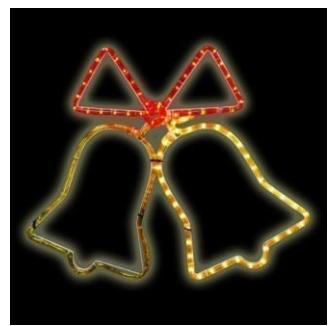

CHRISTMAS LIGHTS

30% OFF ALL LIGHTS

SNOWING LED ICICLE LIGHTS FOR INDOOR AND OUTDOOR USE
AVAILABLE IN WHITE AND WHITE/BLUE

10M ROPE LIGHTS FOR INDOOR AND OUTDOOR USE
AVAILABLE IN WHITE AND MULTICOLOURED

- 30% OFF** 120 LED WAS £29.99 NOW **£20.99**
- 30% OFF** 240 LED WAS £44.99 NOW **£31.49**
- 30% OFF** 480 LED WAS £74.99 NOW **£52.49**
- 30% OFF** 960 LED WAS £124.99 NOW **£87.49**

30% OFF 10M WAS £36.99 NOW **£25.89**

CANDLE BRIDGE FOR INDOOR USE ONLY
AVAILABLE IN NATURAL AND RED

BELL ROPE LIGHT FOR INDOOR AND OUTDOOR USE

PRANCING REINDEER ROPE LIGHT FOR INDOOR AND OUTDOOR USE

30% OFF WAS £14.99 NOW **£10.49**